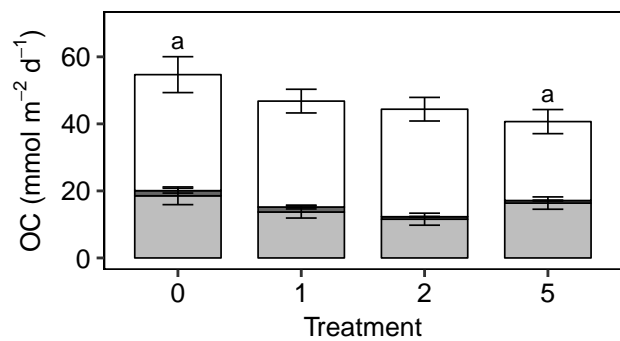

(a)

(b)

(c)

Legend: MMU (white), FU (dark grey), DOU (light grey)