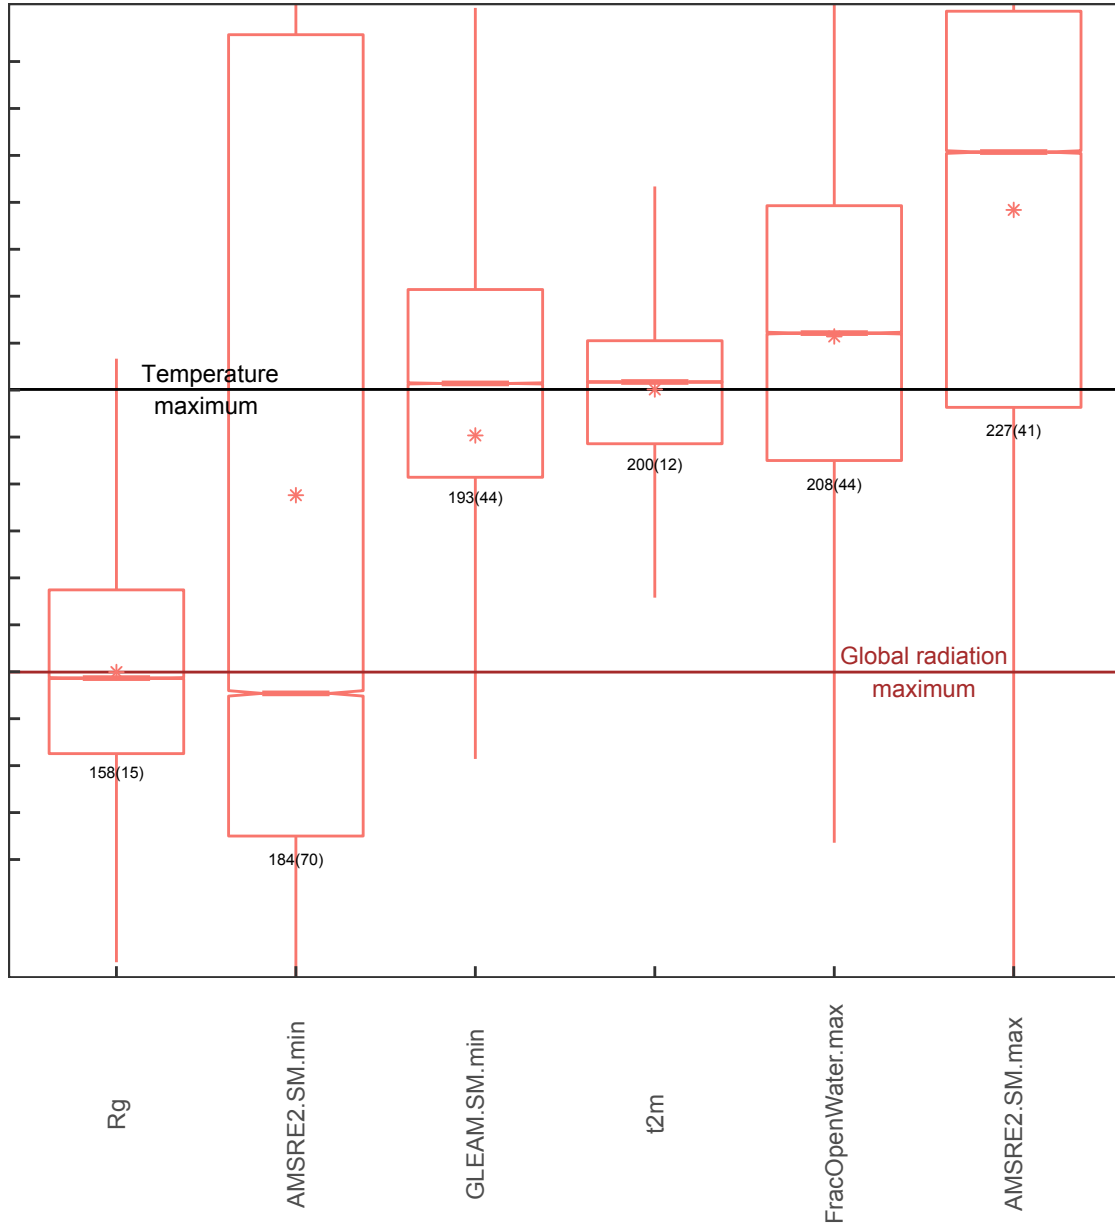

DOY/date of peak

DOY249
5 Sep
DOY242
29 Aug
DOY235
22 Aug
DOY228
15 Aug
DOY221
8 Aug
DOY214
1 Aug
DOY207
25 Jul
DOY200
18 Jul
DOY193
11 Jul
DOY186
4 Jul
DOY179
27 Jun
DOY172
20 Jun
DOY165
13 Jun
DOY158
6 Jun
DOY151
30 May
DOY144
23 May
DOY137
16 May
DOY130
9 May

Temperature maximum

Global radiation maximum

Rg

AMSRE2.SM.min

GLEAM.SM.min

t2m

FracOpenWater.max

AMSRE2.SM.max