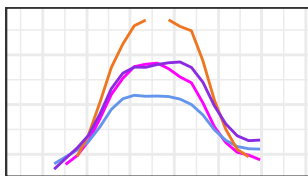

Cherskiy
160-163.5° E, 68-69° N