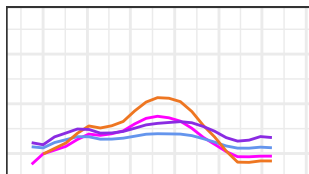

Canada: northeastern mainland
-101 to -85° E, 64-68.5° N

Canada: northwestern mainland
-114 to -101° E, 65-68.25° N

Canadian Arctic Archipelago
(northern mainland and islands)
-130 to -60° E, 63.5-80° N