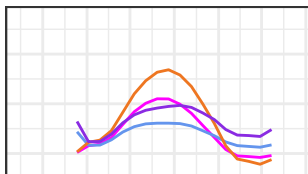

Canada: northeastern mainland
-101 to -85° E, 64-68.5° N

Canada: northwestern mainland
-114 to -101° E, 65-68.25° N

Canadian Arctic Archipelago
(northern mainland and islands)
-130 to -60° E, 63.5-80° N