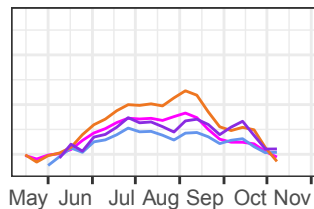

Iceland
-30 to -10° E, 60-64° N