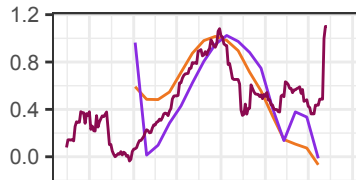

Canada: northeastern mainland
-101 to -85° E, 64-68.5° N

Canada: northwestern mainland
-114 to -101° E, 65-68.25° N

Canadian Arctic Archipelago
(northern mainland and islands)
-130 to -60° E, 63.5-80° N