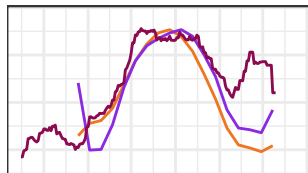

Canada: northeastern mainland
-101 to -85° E, 64-68.5° N

Canada: northwestern mainland
-114 to -101° E, 65-68.25° N

Canadian Arctic Archipelago
(northern mainland and islands)
-130 to -60° E, 63.5-80° N

Khatanga
97-106° E, 70.5-73° N

Cherskiy
160-163.5° E, 68-69° N

Iceland
-30 to -10° E, 60-64° N

Lena
123-130° E, 72-73° N

North Slope
-166 to -150° E, 68.5-71.5° N

— SIF.cosSZA GFZ
— SIF.cosSZA NASA
— OCO2.cosSZA