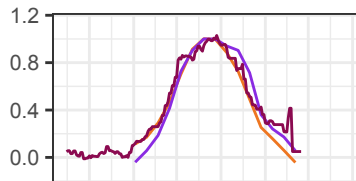

Canada: northeastern mainland
-101 to -85° E, 64-68.5° N

Canada: northwestern mainland
-114 to -101° E, 65-68.25° N

Canadian Arctic Archipelago
(northern mainland and islands)
-130 to -60° E, 63.5-80° N

Khatanga
97-106° E, 70.5-73° N

Cherskiy
160-163.5° E, 68-69° N

Iceland
-30 to -10° E, 60-64° N

Lena
123-130° E, 72-73° N

North Slope
-166 to -150° E, 68.5-71.5° N

— SIF.cosSZA GFZ
— SIF.cosSZA NASA
— OCO2.cosSZA