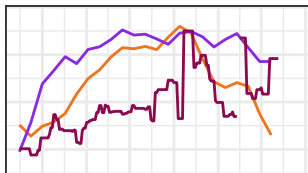

Canada: northeastern mainland
-101 to -85° E, 64-68.5° N

Canada: northwestern mainland
-114 to -101° E, 65-68.25° N

Canadian Arctic Archipelago
(northern mainland and islands)
-130 to -60° E, 63.5-80° N

Khatanga
97-106° E, 70.5-73° N

Cherskiy
160-163.5° E, 68-69° N

Iceland
-30 to -10° E, 60-64° N

Lena
123-130° E, 72-73° N

North Slope
-166 to -150° E, 68.5-71.5° N

— SIF.cosSZA GFZ
— SIF.cosSZA NASA
— OCO2.cosSZA