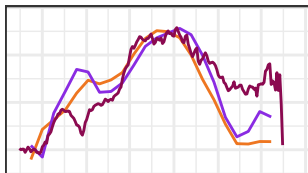

Canada: northeastern mainland
-101 to -85° E, 64-68.5° N

Canada: northwestern mainland
-114 to -101° E, 65-68.25° N

Canadian Arctic Archipelago
(northern mainland and islands)
-130 to -60° E, 63.5-80° N

Khatanga
97-106° E, 70.5-73° N

Cherskiy
160-163.5° E, 68-69° N

Iceland
-30 to -10° E, 60-64° N

Lena
123-130° E, 72-73° N

North Slope
-166 to -150° E, 68.5-71.5° N

— SIF.cosSZA GFZ
— SIF.cosSZA NASA
— OCO2.cosSZA