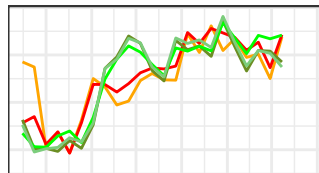

Iceland
-30 to -10° E, 60-64° N