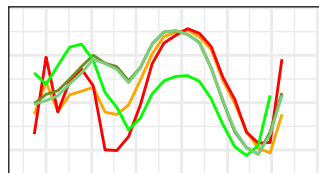

Canada: northeastern mainland  
-101 to -85° E, 64-68.5° N

Canada: northwestern mainland  
-114 to -101° E, 65-68.25° N

Canadian Arctic Archipelago  
(northern mainland and islands)  
-130 to -60° E, 63.5-80° N

Khatanga  
97-106° E, 70.5-73° N

Cherskiy  
160-163.5° E, 68-69° N

Iceland  
-30 to -10° E, 60-64° N

Lena  
123-130° E, 72-73° N

North Slope  
-166 to -150° E, 68.5-71.5° N

May Jun Jul Aug Sep Oct Nov

May Jun Jul Aug Sep Oct Nov