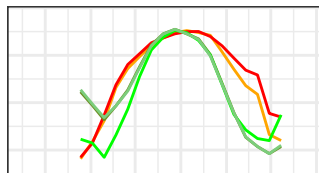

Canada: northeastern mainland  
-101 to -85° E, 64-68.5° N

Canada: northwestern mainland  
-114 to -101° E, 65-68.25° N

Canadian Arctic Archipelago  
(northern mainland and islands)  
-130 to -60° E, 63.5-80° N

Khatanga  
97-106° E, 70.5-73° N

Cherskiy  
160-163.5° E, 68-69° N

Iceland  
-30 to -10° E, 60-64° N

Lena  
123-130° E, 72-73° N

North Slope  
-166 to -150° E, 68.5-71.5° N

May Jun Jul Aug Sep Oct Nov

May Jun Jul Aug Sep Oct Nov