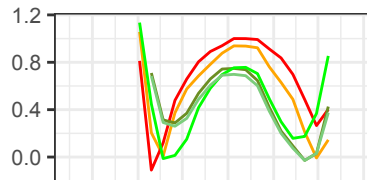

Canada: northeastern mainland  
-101 to -85° E, 64-68.5° N

Canada: northwestern mainland  
-114 to -101° E, 65-68.25° N

Canadian Arctic Archipelago  
(northern mainland and islands)  
-130 to -60° E, 63.5-80° N

Khatanga  
97-106° E, 70.5-73° N

Cherskiy  
160-163.5° E, 68-69° N

Iceland  
-30 to -10° E, 60-64° N

Lena  
123-130° E, 72-73° N

North Slope  
-166 to -150° E, 68.5-71.5° N

May Jun Jul Aug Sep Oct Nov

May Jun Jul Aug Sep Oct Nov