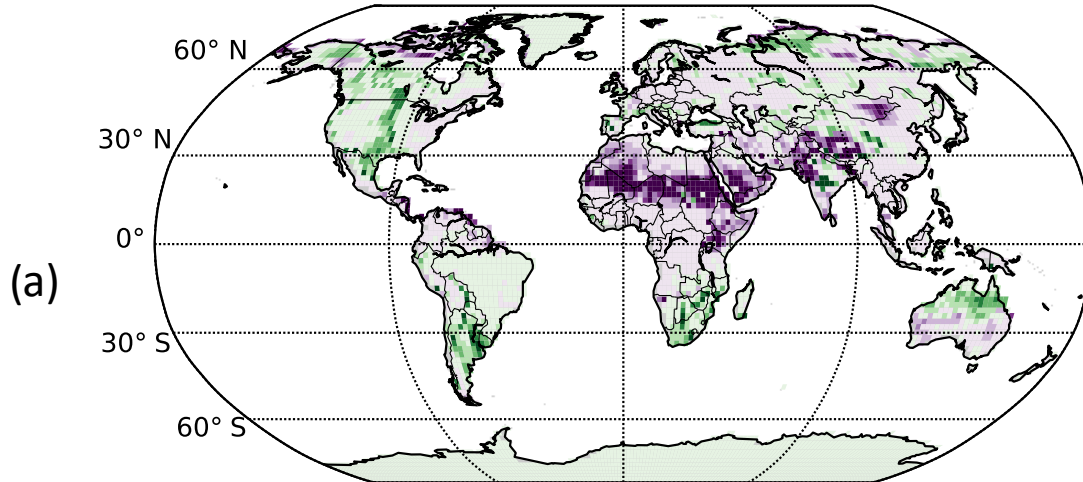

### Vegetation cover change, 1 CE – 6000 BCE

### Tree cover change, 1 CE – 6000 BCE

Fraction