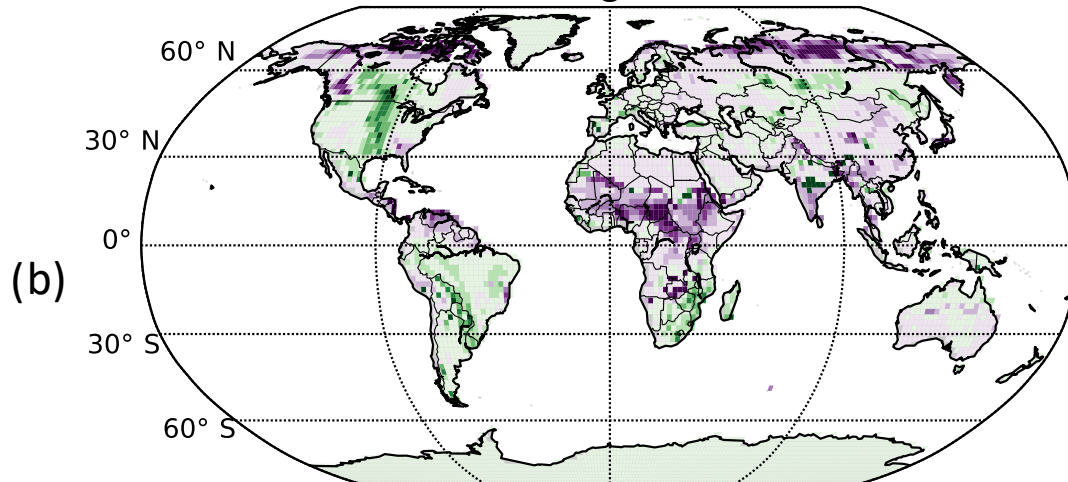

### Vegetation cover change, 1 CE – 6000 BCE

### Tree cover change, 1 CE – 6000 BCE

Fraction