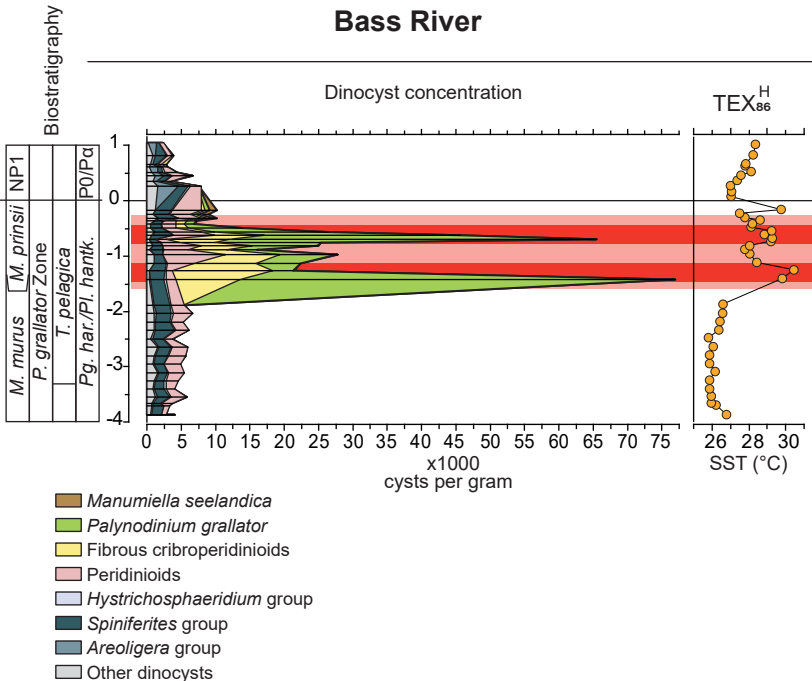

Meirs Farm

Bass River

- Manumiella seelandica*
- Palynodinium grillator*
- Fibrous cribroperidinioids
- Peridinioids
- Hystrichosphaeridium* group
- Spiniferites* group
- Areoligera* group
- Other dinocysts