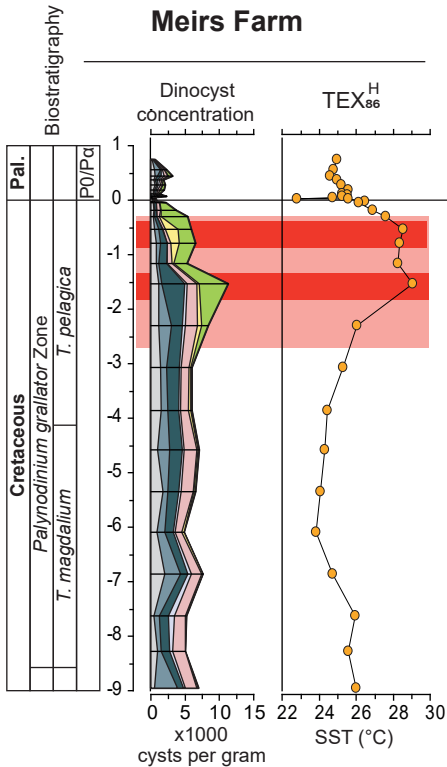

Meirs Farm

Bass River

- Manumiella seelandica*
- Palynodinium grillator*
- Fibrous cribroperidinioids
- Peridinioids
- Hystrichosphaeridium* group
- Spiniferites* group
- Areoligera* group
- Other dinocysts