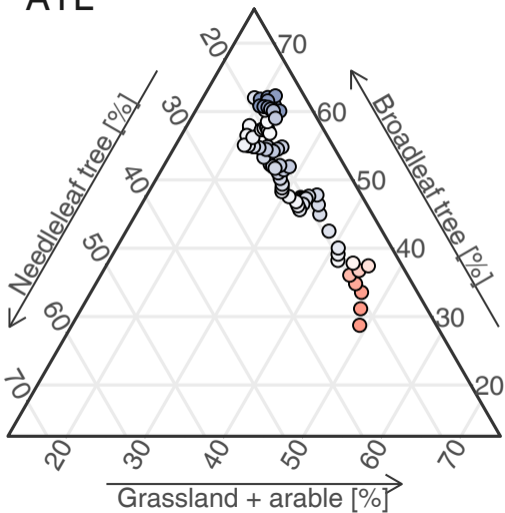

ATL

CON

BNE

Biomass
burned
[z score]