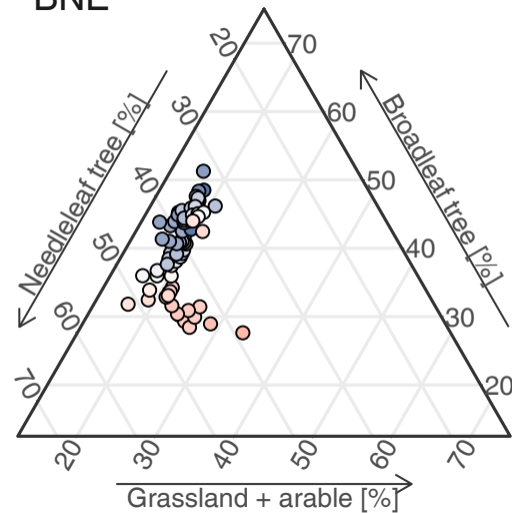

ATL

CON

BNE

Biomass
burned
[z score]