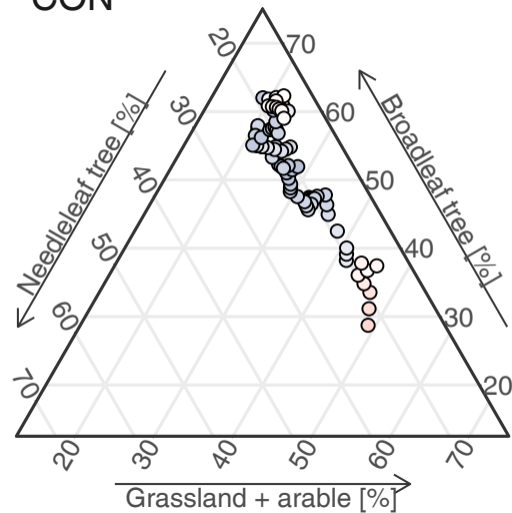

ATL

CON

BNE

Biomass
burned
[z score]