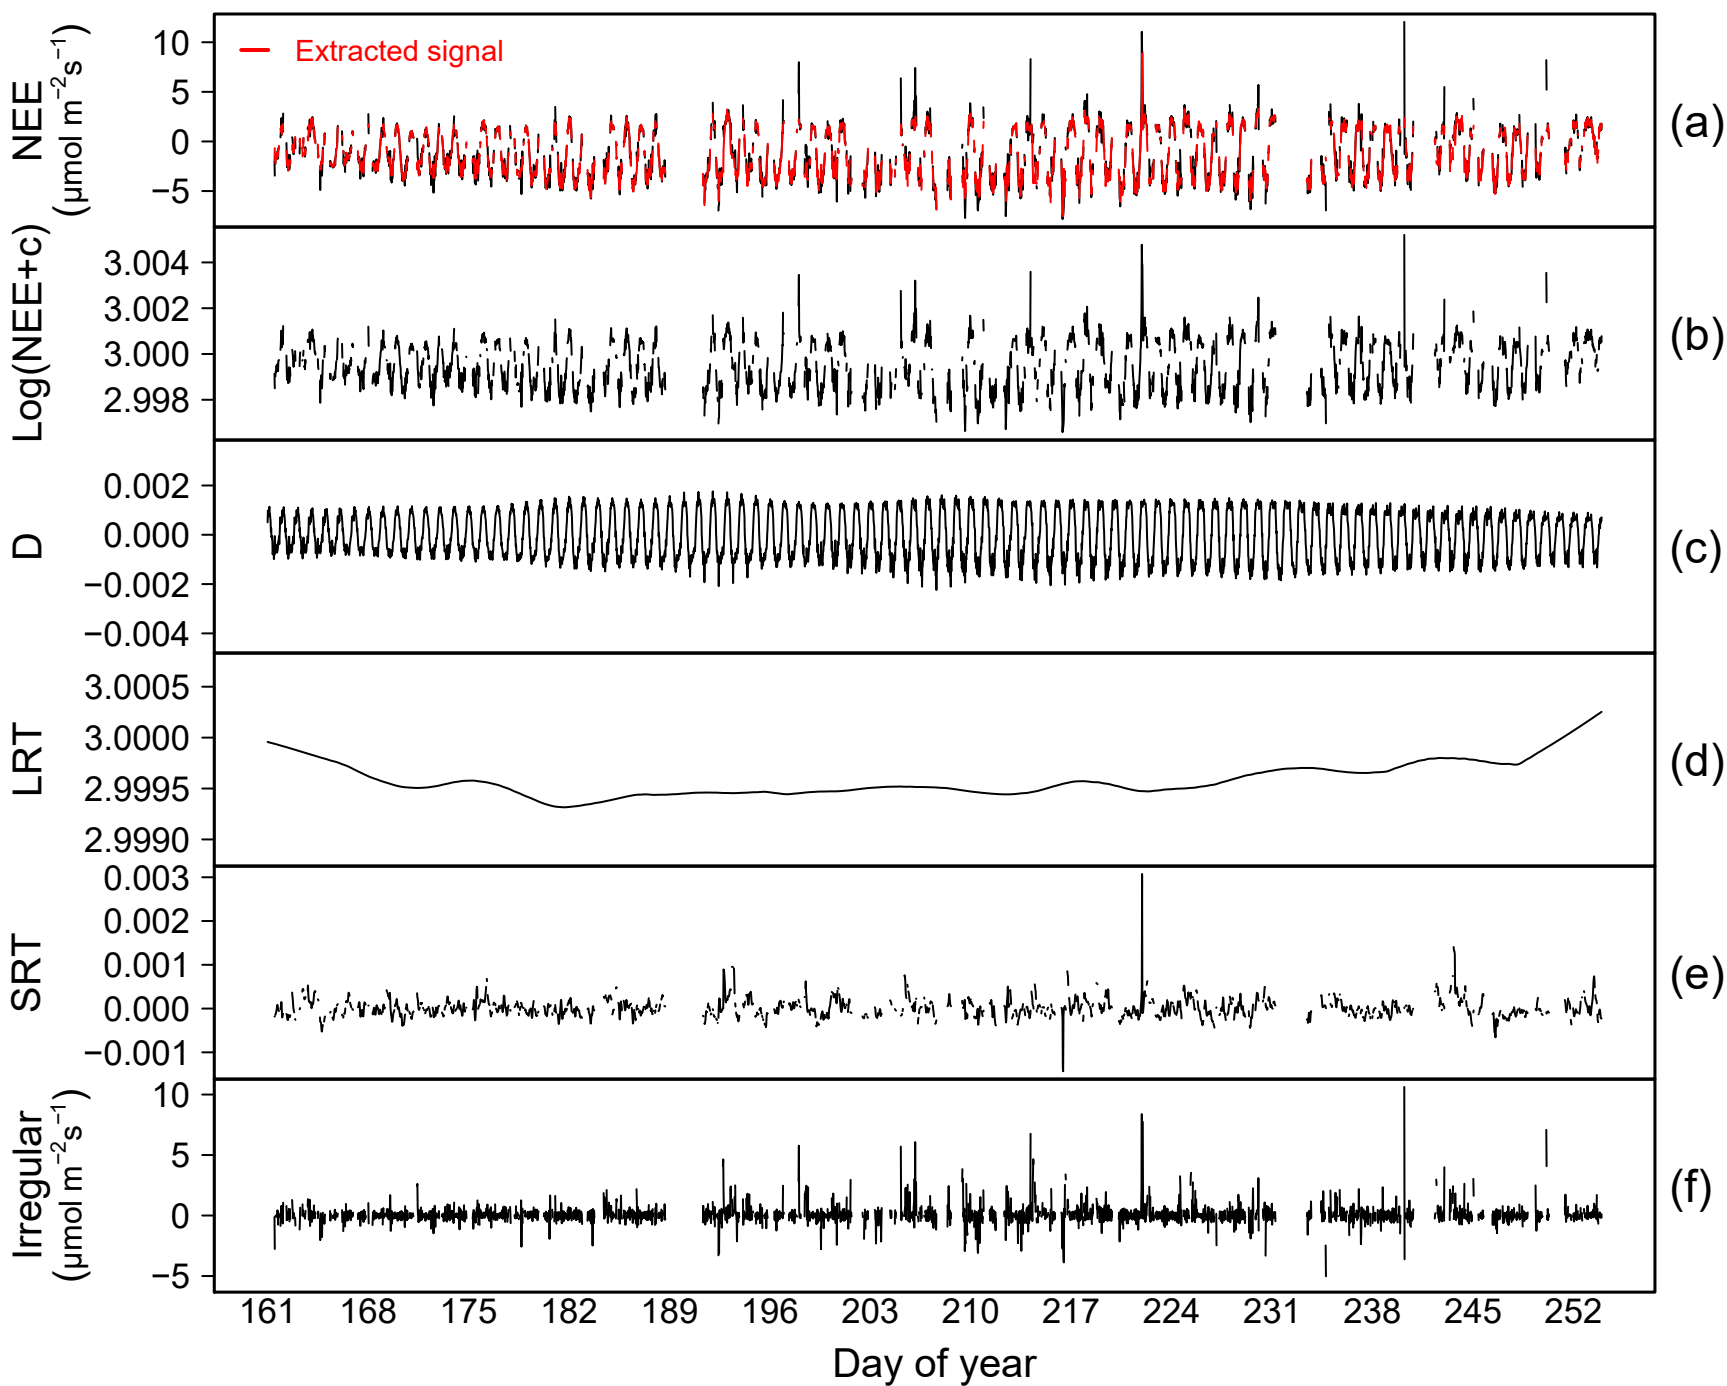

FI-Sii from 10-06-2017 to 10-09-2017

Lomb-Scargle periodogram