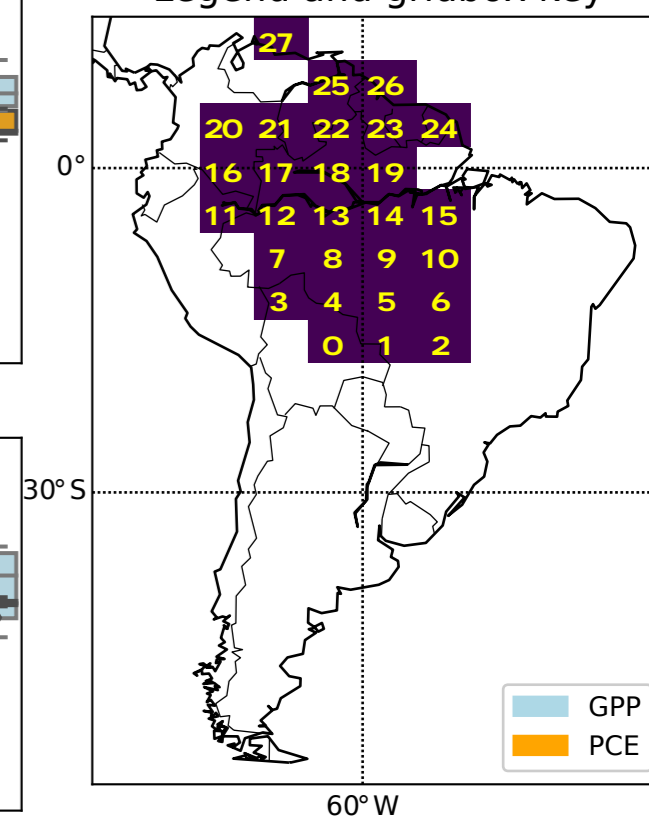

Flux ($\text{gC m}^{-2} \text{d}^{-1}$)

Legend and gridbox key

Month