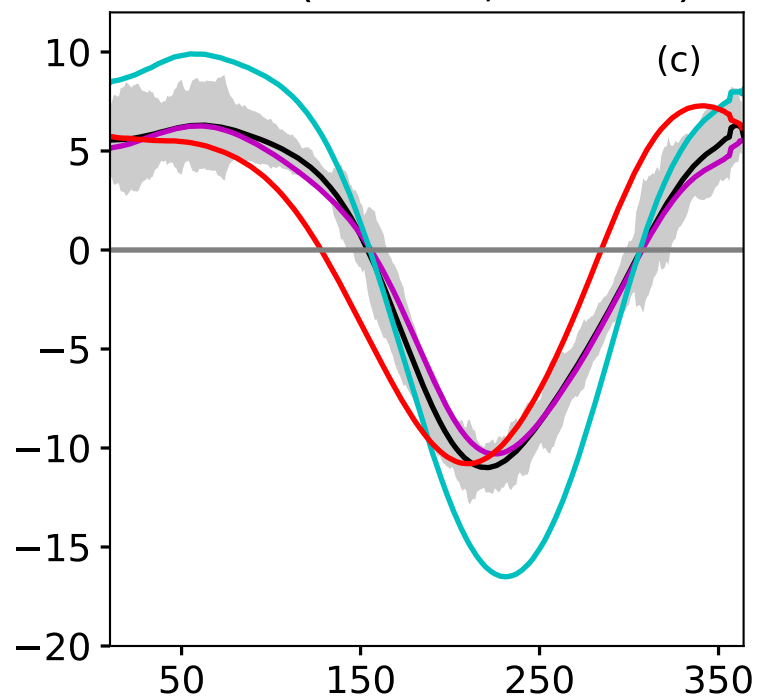

Alert (82.5 ° N, 62.5 ° W)

Pallas (68.0 ° N, 24.1 ° E)

Niwot Ridge (40.1 ° N, 74.8 ° W)

Mauna Loa (19.5 ° N, 155.5 ° W)