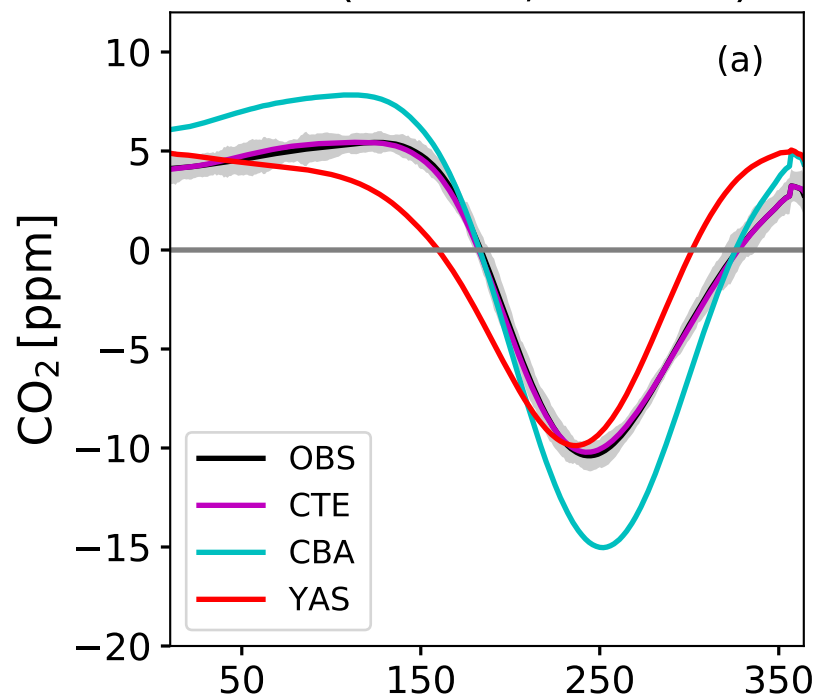

Alert (82.5 ° N, 62.5 ° W)

Pallas (68.0 ° N, 24.1 ° E)

Niwot Ridge (40.1 ° N, 74.8 ° W)

Mauna Loa (19.5 ° N, 155.5 ° W)