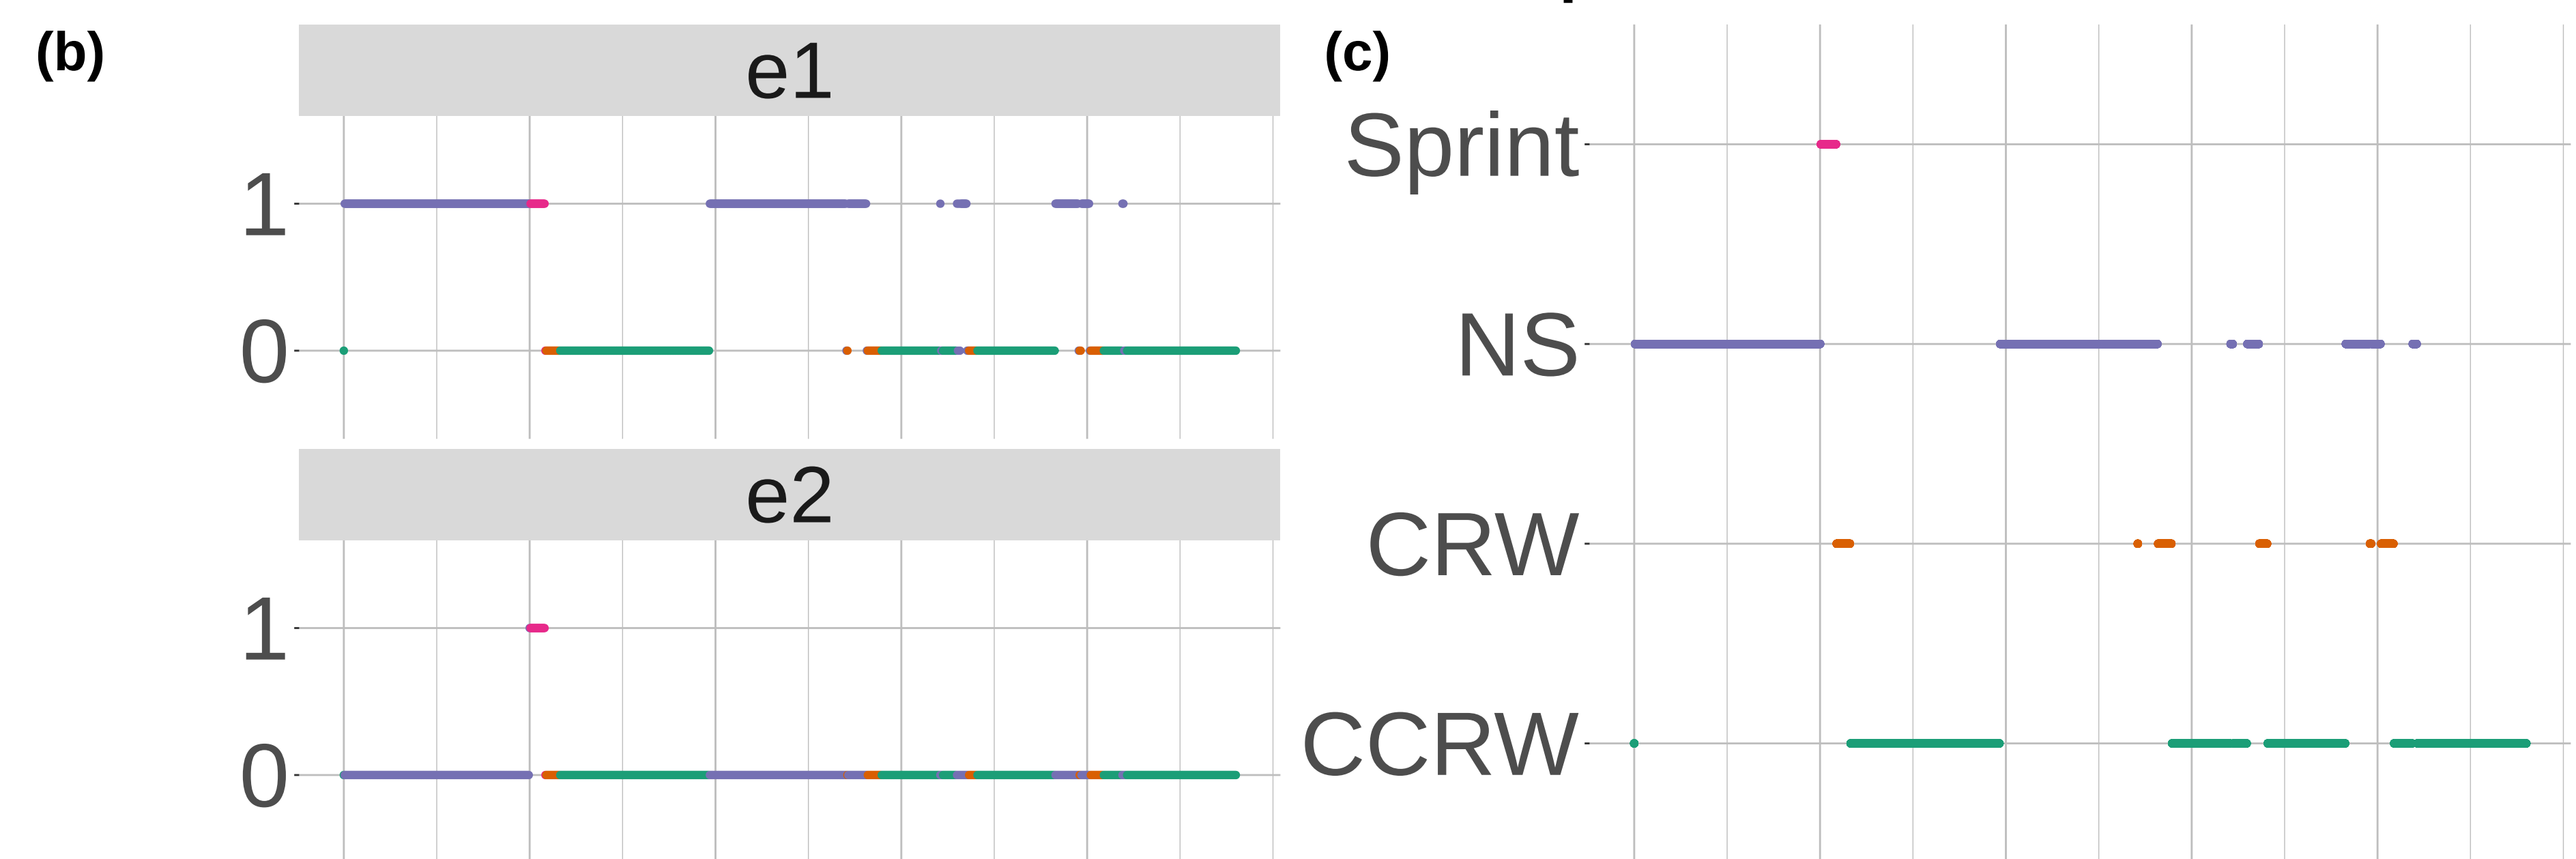

Fish 278 for poor avoidance and Min-2 AUC

Behavior ● CCRW ● CRW ● NS ● Sprint