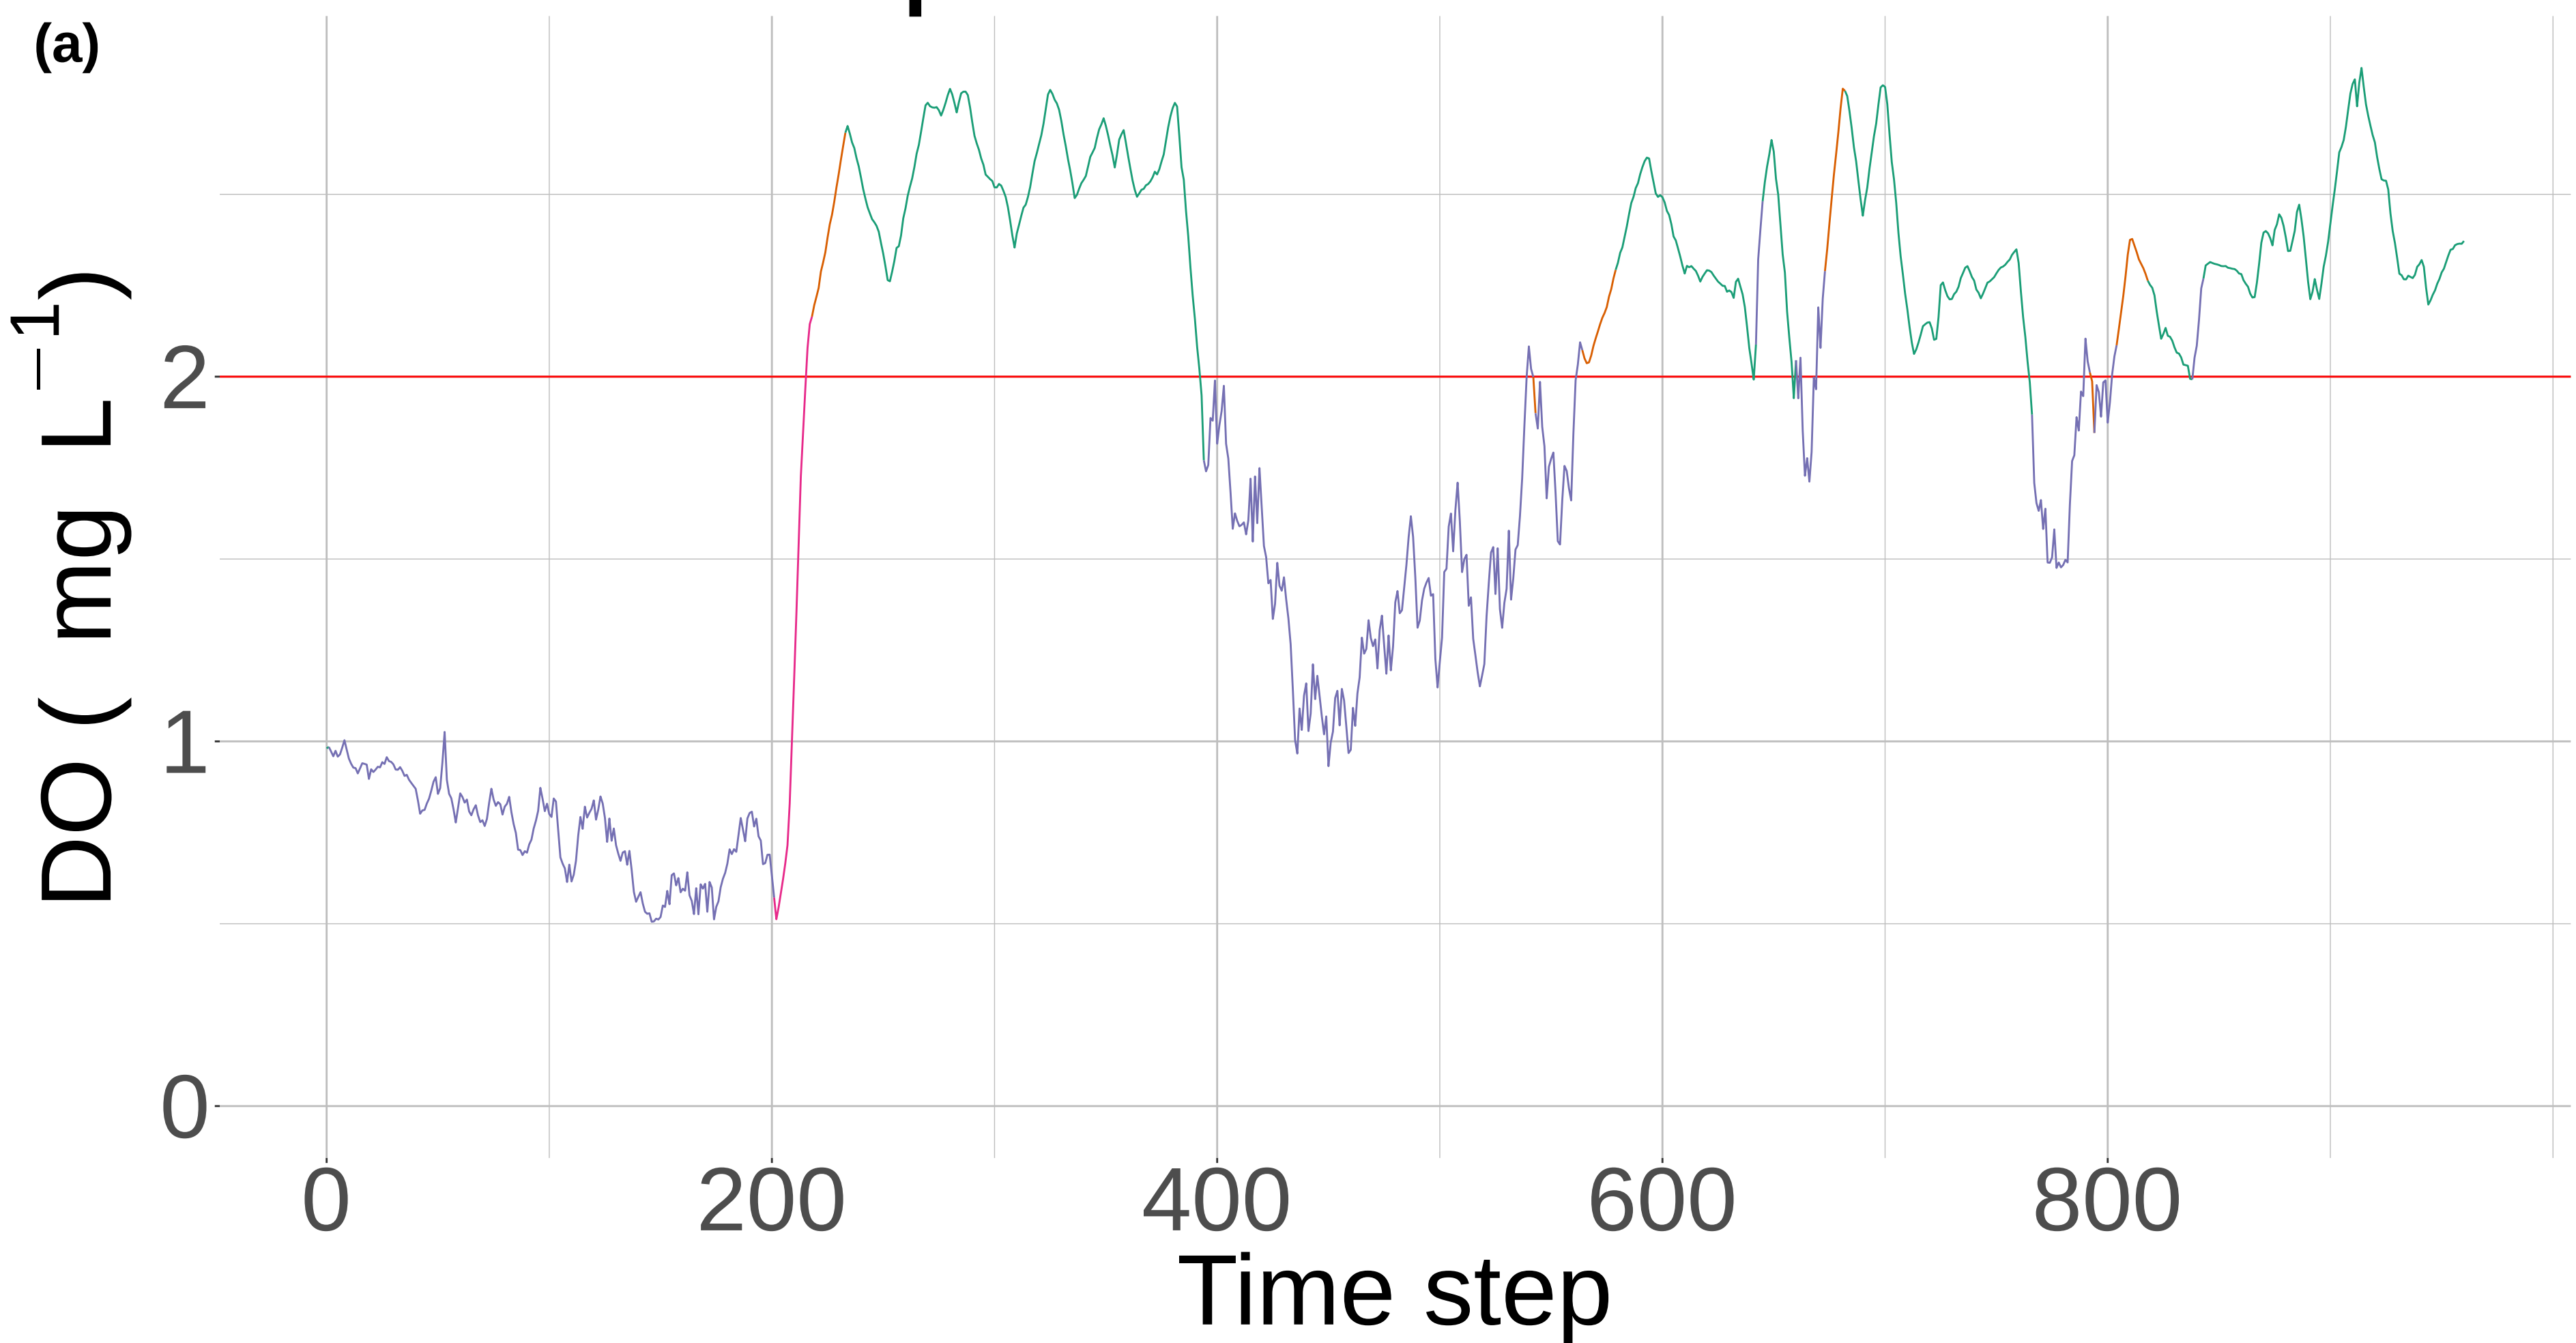

Fish 278 for poor avoidance and Min-2 AUC

Behavior ● CCRW ● CRW ● NS ● Sprint