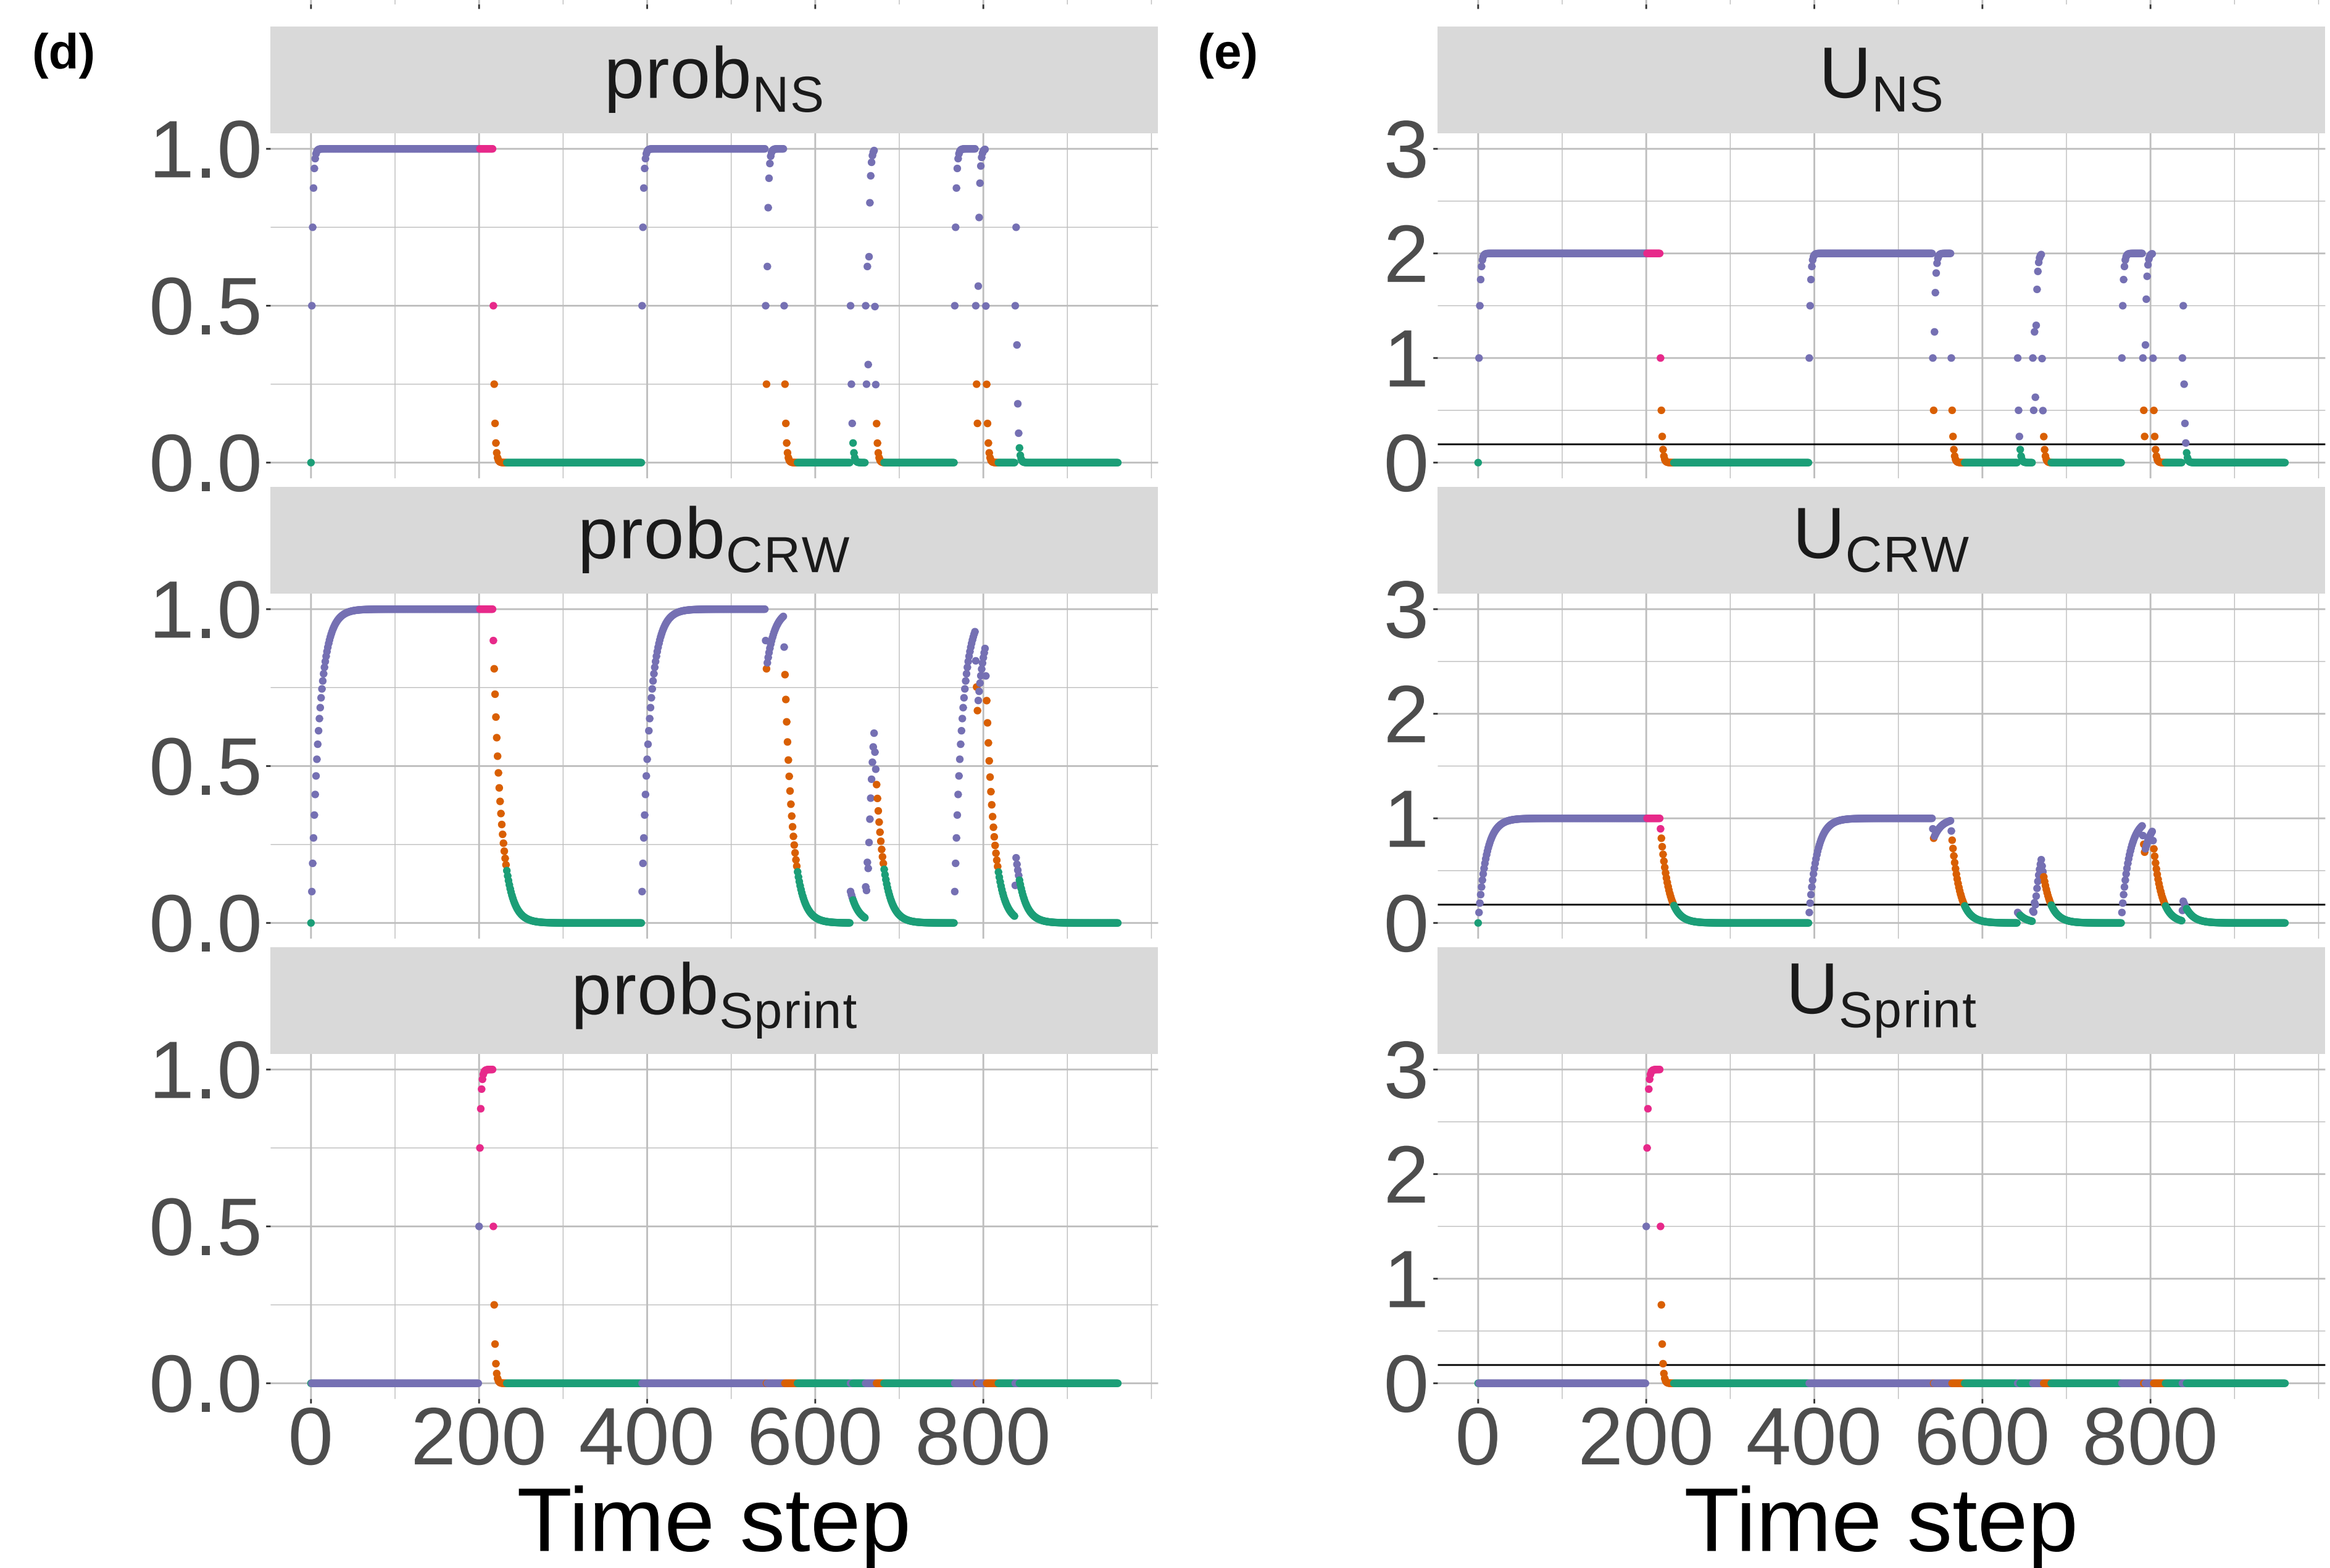

Fish 278 for poor avoidance and Min-2 AUC

Behavior ● CCRW ● CRW ● NS ● Sprint