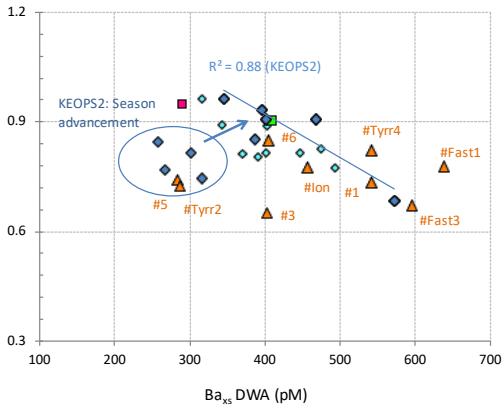

Int. PHPx1/IntPHPx2

- ◆ KEOPS1 (IntPHP100/IntPHP200) - Southern Ocean
- ◆ KEOPS2 Out (IntPHP150/IntPHP400) - Southern Ocean
- ANTARES (IntPHP100/intPHP500) - NW Medsea
- PAP (IntPHP150/IntPHP500) - N Atlantic
- ▲ PEACETIME (IntPHP100/IntPHP500) - NW and Central Medsea