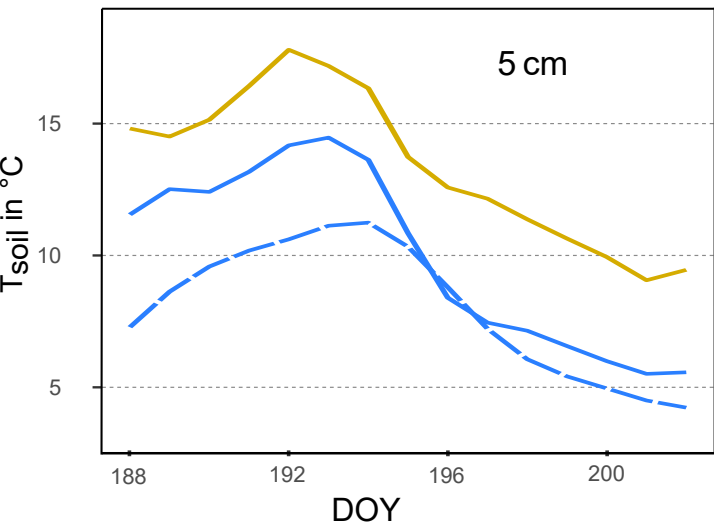

(a) T_{soil} (daily avg.; interpolated)

(b) Thaw depths