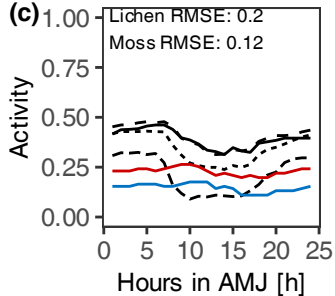

(a)

Lichen RMSE: 0.26

Moss RMSE: 0.2

Day in year [d]

— Measured_1 - - - Measured_3 — Simulation
 - - - Measured_2 - - - Measured_4

(b)

Hours in JFM [h]

Hours in JAS [h]

Lichen RMSE: 0.06
Moss RMSE: 0.06

Lichen RMSE: 0.12
Moss RMSE: 0.07

— Measured_1 - - - Measured_3 — Simulated_lichen
 - - - Measured_2 - - - Measured_4 — Simulated_moss

(c)

Hours in AMJ [h]

Hours in OND [h]