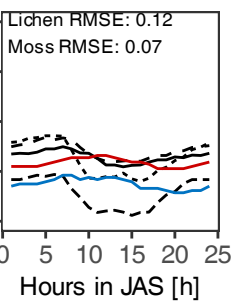

(a)

Lichen RMSE: 0.26

Moss RMSE: 0.2

Day in year [d]

— Measured_1 - - - Measured_3 — Simulation
 - - - Measured_2 - - - Measured_4

(b)

Hours in JFM [h]

Hours in JAS [h]

Lichen RMSE: 0.06
Moss RMSE: 0.06

Lichen RMSE: 0.12
Moss RMSE: 0.07

— Measured_1 - - - Measured_3 — Simulated_lichen
 - - - Measured_2 - - - Measured_4 — Simulated_moss

(c)

Hours in AMJ [h]

Hours in OND [h]