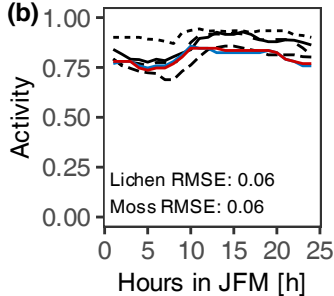

(a)

Lichen RMSE: 0.26

Moss RMSE: 0.2

Day in year [d]

— Measured_1 - - - Measured_3 — Simulation
 - - - Measured_2 - - - Measured_4

(b)

Hours in JFM [h]

Hours in JAS [h]

Lichen RMSE: 0.06
Moss RMSE: 0.06

Lichen RMSE: 0.12
Moss RMSE: 0.07

— Measured_1 - - - Measured_3 — Simulated_lichen
 - - - Measured_2 - - - Measured_4 — Simulated_moss

(c)

Hours in AMJ [h]

Hours in OND [h]