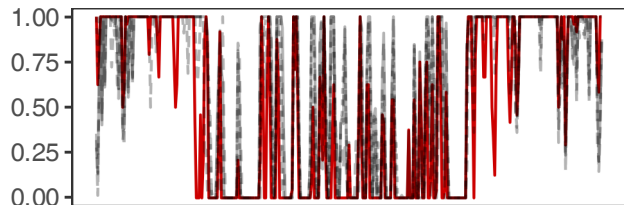

(a)

Lichen RMSE: 0.26

Moss RMSE: 0.2

Day in year [d]

— Measured_1 - - - Measured_3 — Simulation
 - - - Measured_2 - - - Measured_4

(b)

Hours in JFM [h]

Hours in JAS [h]

Lichen RMSE: 0.06
Moss RMSE: 0.06

Lichen RMSE: 0.12
Moss RMSE: 0.07

— Measured_1 - - - Measured_3 — Simulated_lichen
 - - - Measured_2 - - - Measured_4 — Simulated_moss

(c)

Hours in AMJ [h]

Hours in OND [h]