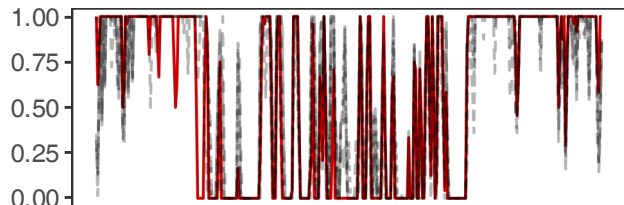

(a)

Lichen RMSE: 0.26

Moss RMSE: 0.2

Day in year [d]

— Measured_1 - - - Measured_3 — Simulation
 - - - Measured_2 - - - Measured_4

(b)

Hours in JFM [h]

Hours in JAS [h]

Lichen RMSE: 0.06
Moss RMSE: 0.06

Lichen RMSE: 0.12
Moss RMSE: 0.07

— Measured_1 - - - Measured_3 — Simulated_lichen
 - - - Measured_2 - - - Measured_4 — Simulated_moss

(c)

Hours in AMJ [h]

Hours in OND [h]