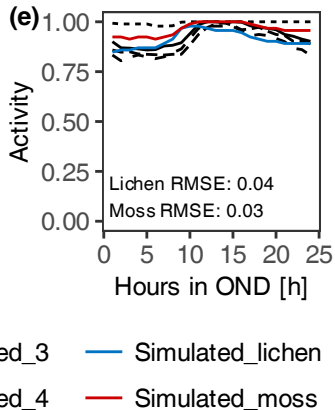

(a)

Lichen RMSE: 0.26

Moss RMSE: 0.2

Day in year [d]

— Measured_1 - - - Measured_3 — Simulation
 - - - Measured_2 - - - Measured_4

(b)

Hours in JFM [h]

Hours in JAS [h]

Lichen RMSE: 0.06
Moss RMSE: 0.06

Lichen RMSE: 0.12
Moss RMSE: 0.07

— Measured_1 - - - Measured_3 — Simulated_lichen
 - - - Measured_2 - - - Measured_4 — Simulated_moss

(c)

Hours in AMJ [h]

Hours in OND [h]