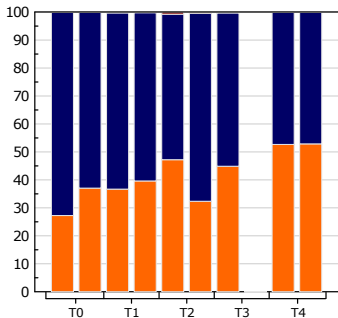

Control

"One-time high volume" (OHV)

"Frequent low volume" (FLV)