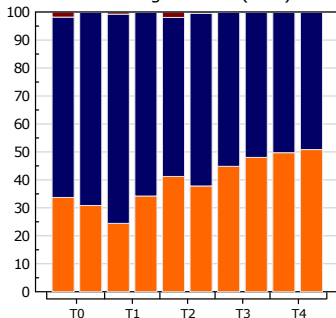

Control

"One-time high volume" (OHV)

"Frequent low volume" (FLV)