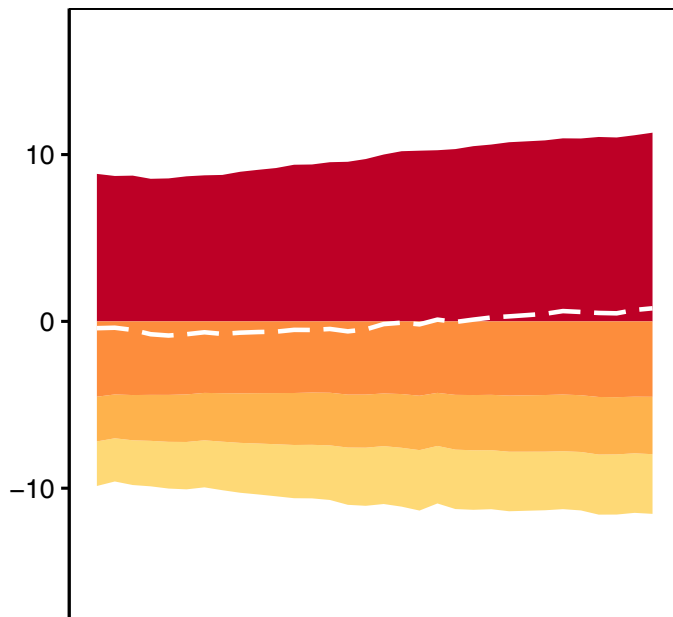

Revised method

Previous method

Decomposition and litter production (t CO₂ ha⁻¹ yr⁻¹)

Northern Finland

Southern Finland

Year

Aboveground
tree litter

Belowground
arboreal litter

Ground
vegetation
litter

Decomposition
of litter and
peat