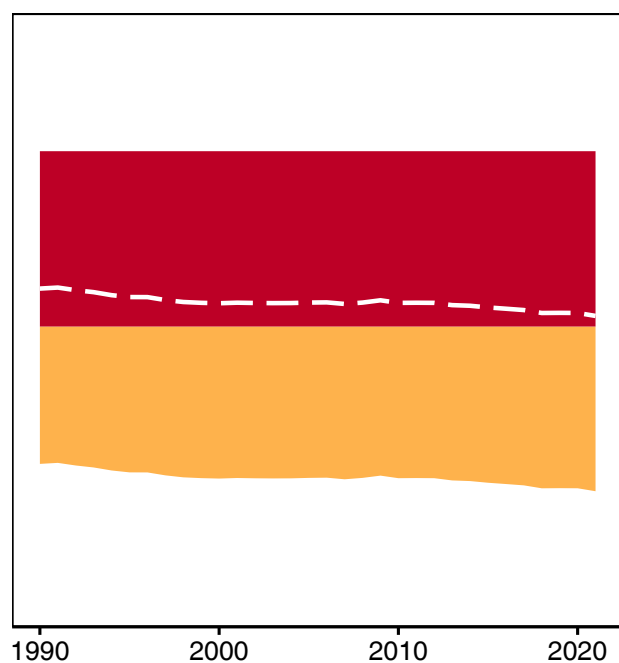

Revised method

Previous method

Decomposition and litter production (t CO₂ ha⁻¹ yr⁻¹)

Northern Finland

Southern Finland

Year

Aboveground
tree litter

Belowground
arboreal litter

Ground
vegetation
litter

Decomposition
of litter and
peat