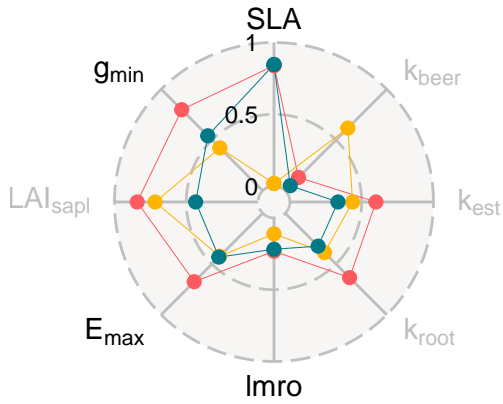

Temp. grassland N0

Trade-off	C	S	R
Stress	0.64	0.24	0.51
Disturbance	0.55	0.54	0.29

Hot steppe 0C

Trade-off	C	S	R
Stress	0.55	0.30	0.58
Disturbance	0.51	0.45	0.21

Cold steppe 1S

Trade-off	C	S	R
Stress	0.45	0.28	0.47
Disturbance	0.51	0.50	0.36

Temp. grassland N1

Trade-off	C	S	R
Stress	0.41	0.19	0.30
Disturbance	0.63	0.67	0.20

Hot steppe 1C

Trade-off	C	S	R
Stress	0.64	0.28	0.52
Disturbance	0.62	0.64	0.31

Cold steppe 6S

Trade-off	C	S	R
Stress	0.60	0.18	0.47
Disturbance	0.60	0.68	0.34