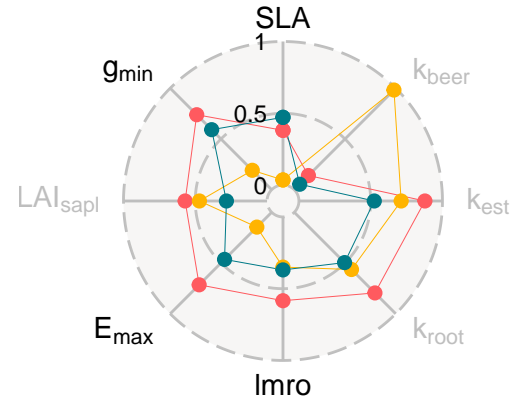

Temp. grassland N0

Trade-off	C	S	R
Stress	0.64	0.24	0.51
Disturbance	0.55	0.54	0.29

Hot steppe 0C

Trade-off	C	S	R
Stress	0.55	0.30	0.58
Disturbance	0.51	0.45	0.21

Cold steppe 1S

Trade-off	C	S	R
Stress	0.45	0.28	0.47
Disturbance	0.51	0.50	0.36

Temp. grassland N1

Trade-off	C	S	R
Stress	0.41	0.19	0.30
Disturbance	0.63	0.67	0.20

Hot steppe 1C

Trade-off	C	S	R
Stress	0.64	0.28	0.52
Disturbance	0.62	0.64	0.31

Cold steppe 6S

Trade-off	C	S	R
Stress	0.60	0.18	0.47
Disturbance	0.60	0.68	0.34

—●— C    —●— S    —●— R