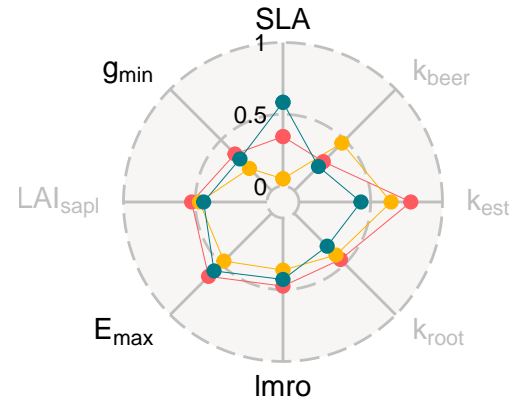

Temp. grassland N0

Trade-off	C	S	R
Stress	0.64	0.24	0.51
Disturbance	0.55	0.54	0.29

Hot steppe 0C

Trade-off	C	S	R
Stress	0.55	0.30	0.58
Disturbance	0.51	0.45	0.21

Cold steppe 1S

Trade-off	C	S	R
Stress	0.45	0.28	0.47
Disturbance	0.51	0.50	0.36

Temp. grassland N1

Trade-off	C	S	R
Stress	0.41	0.19	0.30
Disturbance	0.63	0.67	0.20

Hot steppe 1C

Trade-off	C	S	R
Stress	0.64	0.28	0.52
Disturbance	0.62	0.64	0.31

Cold steppe 6S

Trade-off	C	S	R
Stress	0.60	0.18	0.47
Disturbance	0.60	0.68	0.34