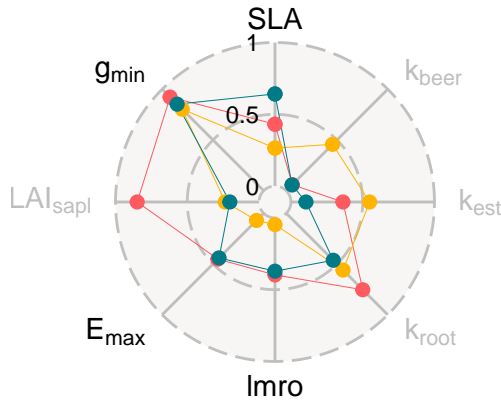

Temp. grassland N0

Trade-off	C	S	R
Stress	0.64	0.24	0.51
Disturbance	0.55	0.54	0.29

Hot steppe 0C

Trade-off	C	S	R
Stress	0.55	0.30	0.58
Disturbance	0.51	0.45	0.21

Cold steppe 1S

Trade-off	C	S	R
Stress	0.45	0.28	0.47
Disturbance	0.51	0.50	0.36

Temp. grassland N1

Trade-off	C	S	R
Stress	0.41	0.19	0.30
Disturbance	0.63	0.67	0.20

Hot steppe 1C

Trade-off	C	S	R
Stress	0.64	0.28	0.52
Disturbance	0.62	0.64	0.31

Cold steppe 6S

Trade-off	C	S	R
Stress	0.60	0.18	0.47
Disturbance	0.60	0.68	0.34