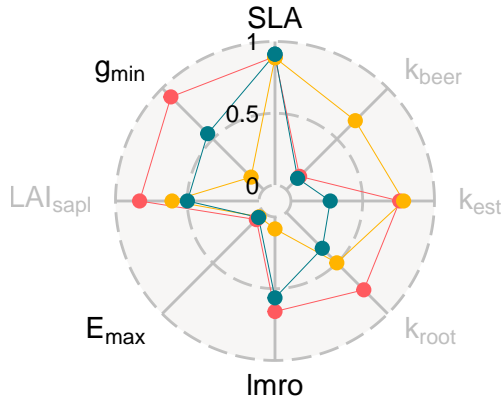

Temp. grassland N0

Trade-off	C	S	R
Stress	0.64	0.24	0.51
Disturbance	0.55	0.54	0.29

Hot steppe 0C

Trade-off	C	S	R
Stress	0.55	0.30	0.58
Disturbance	0.51	0.45	0.21

Cold steppe 1S

Trade-off	C	S	R
Stress	0.45	0.28	0.47
Disturbance	0.51	0.50	0.36

Temp. grassland N1

Trade-off	C	S	R
Stress	0.41	0.19	0.30
Disturbance	0.63	0.67	0.20

Hot steppe 1C

Trade-off	C	S	R
Stress	0.64	0.28	0.52
Disturbance	0.62	0.64	0.31

Cold steppe 6S

Trade-off	C	S	R
Stress	0.60	0.18	0.47
Disturbance	0.60	0.68	0.34