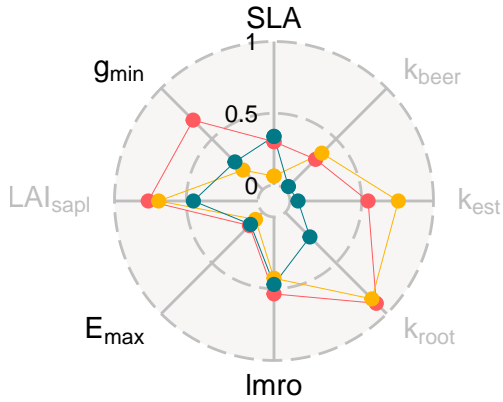

Temp. grassland N0

Trade-off	C	S	R
Stress	0.64	0.24	0.51
Disturbance	0.55	0.54	0.29

Hot steppe 0C

Trade-off	C	S	R
Stress	0.55	0.30	0.58
Disturbance	0.51	0.45	0.21

Cold steppe 1S

Trade-off	C	S	R
Stress	0.45	0.28	0.47
Disturbance	0.51	0.50	0.36

Temp. grassland N1

Trade-off	C	S	R
Stress	0.41	0.19	0.30
Disturbance	0.63	0.67	0.20

Hot steppe 1C

Trade-off	C	S	R
Stress	0.64	0.28	0.52
Disturbance	0.62	0.64	0.31

Cold steppe 6S

Trade-off	C	S	R
Stress	0.60	0.18	0.47
Disturbance	0.60	0.68	0.34