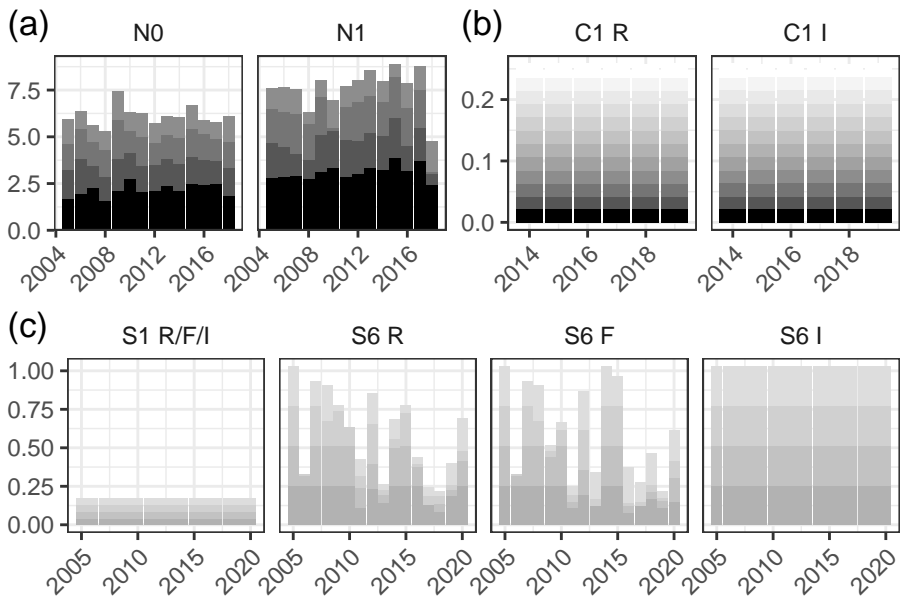

Forage offtake [$\text{MgDM ha}^{-1} \text{cut}^{-1}$ or month $^{-1}$]

Management — Extensive - - Intensive

Resources — Rainfed — Fertilised — Irrigated