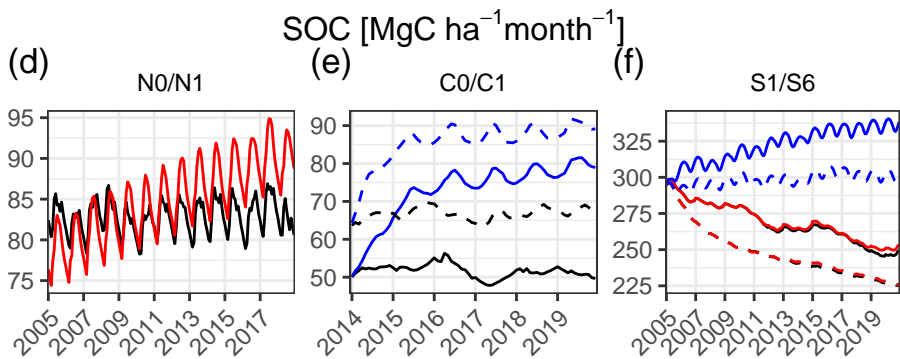

Forage offtake [$\text{MgDM ha}^{-1} \text{cut}^{-1}$ or month $^{-1}$]

Management — Extensive - - Intensive

Resources — Rainfed — Fertilised — Irrigated