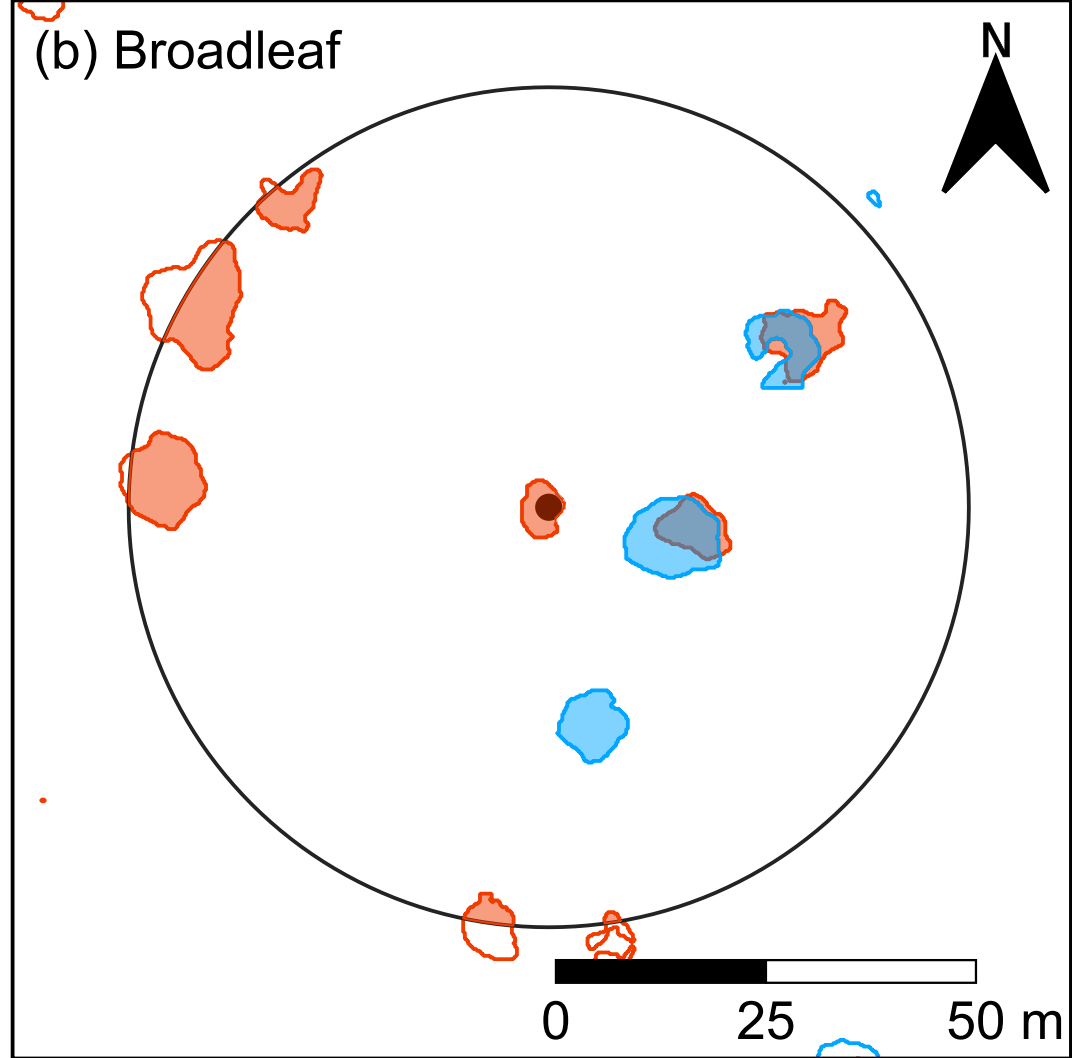

(a) Coniferous

(b) Broadleaf

50 m Buffer

● Dead Canopy Center 2020

Dead Canopies 2019

Dead Canopies 2020