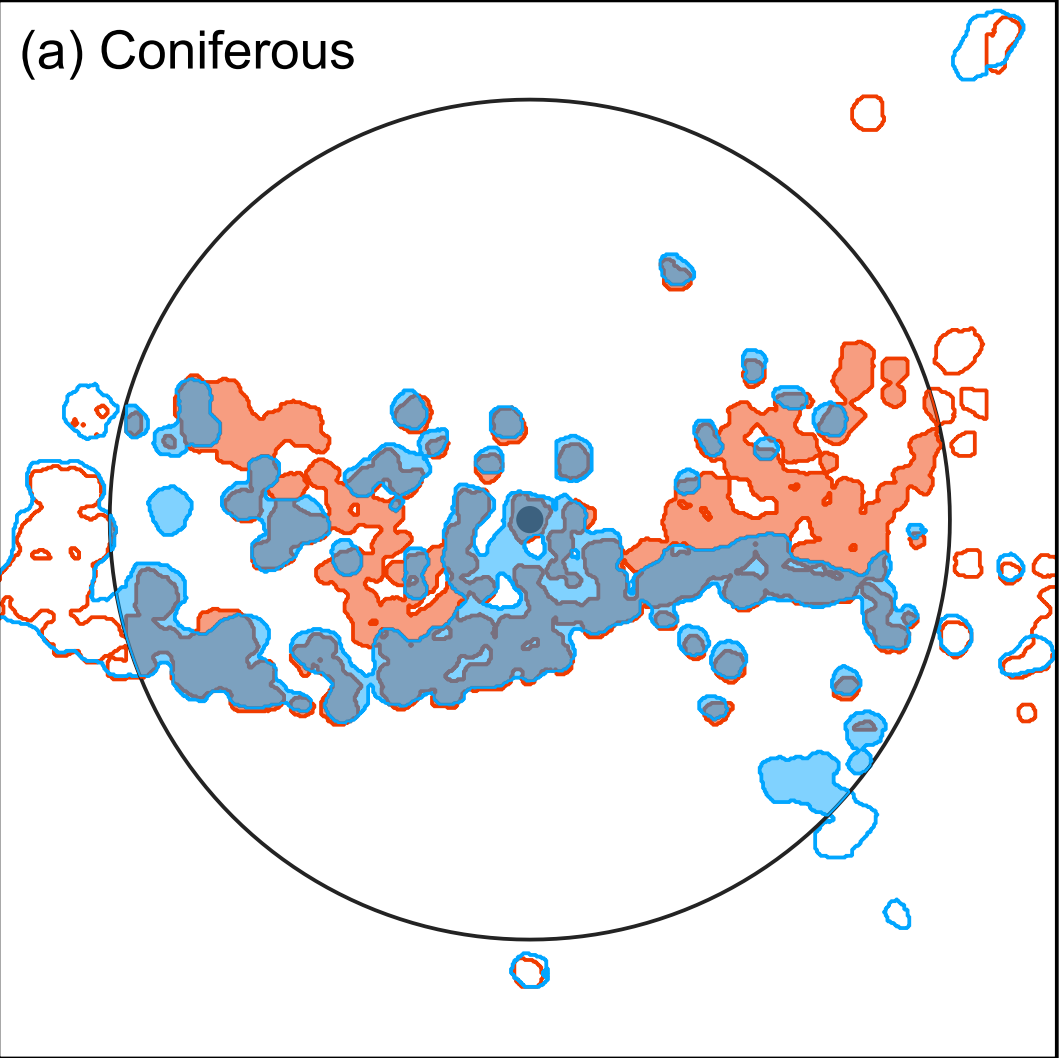

(a) Coniferous

(b) Broadleaf

50 m Buffer

● Dead Canopy Center 2020

Dead Canopies 2019

Dead Canopies 2020