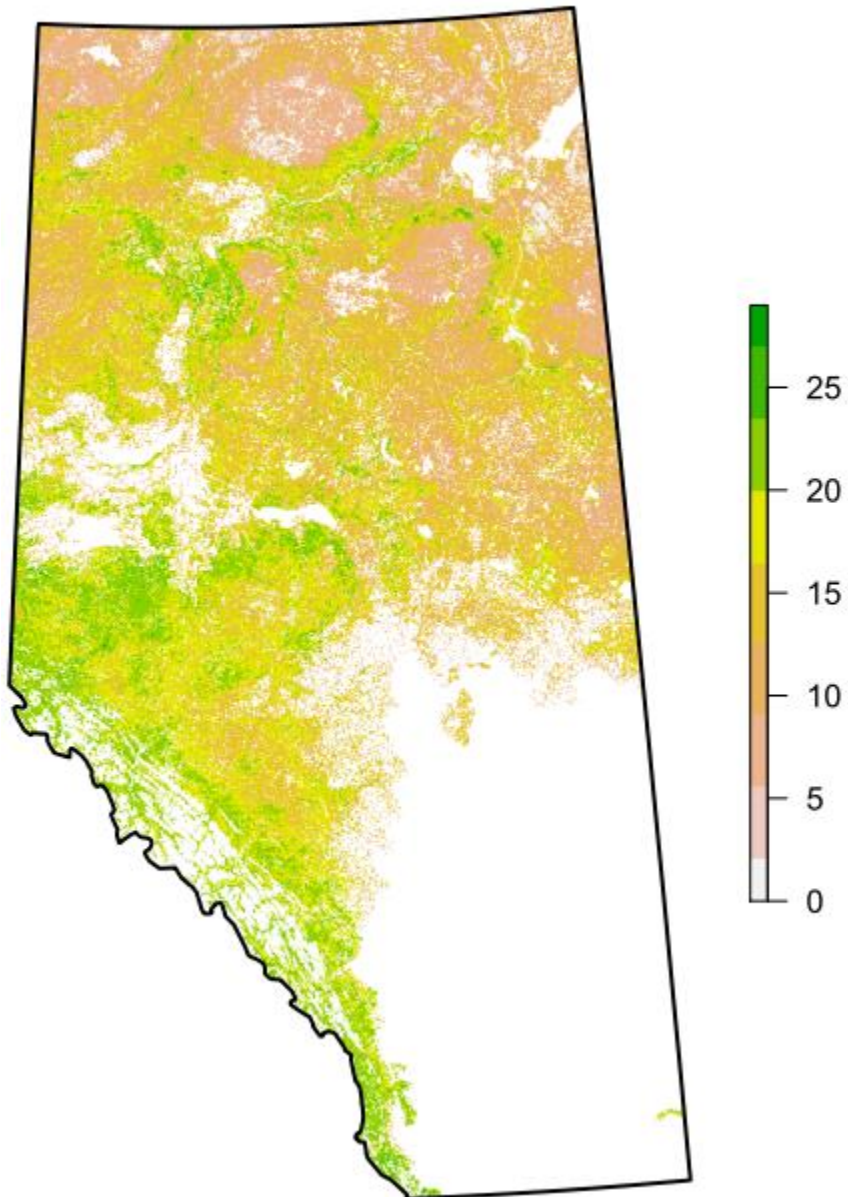

Supplemental material

Appendix A

Canopy height map from space-borne LiDAR (Projection: UTM zone=11, spatial resolution: 1-km)

Canopy height (m)

Appendix B

Alberta wall-to-wall land cover map (Source: www.ABMI.ca)