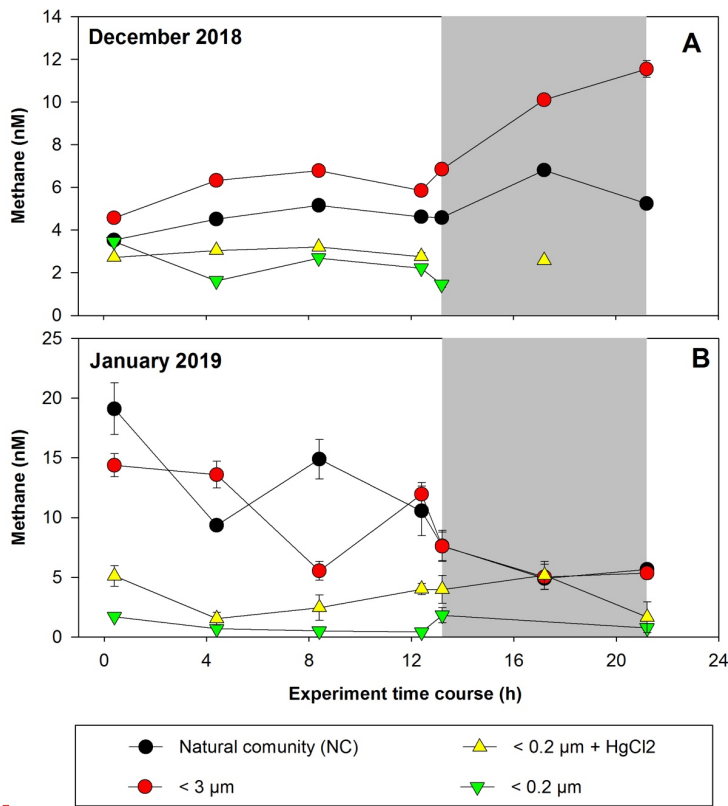

24 3.2 Short-term CH₄ cycling within size-fractionated planktonic communities,

25 Figure 4 shows CH₄ accumulation/depletion in plankton-fractionated experiments over a timeframe with daily incubations (12
26 hours of light and 12 hours of darkness). Initial experiments were conducted in December 2018 (Fig. 4A) and January 2019
27 (Fig. 4B), corresponding to a period of high productivity or Phase I (Table S1) and coinciding with strong vertical advection.
28 The surface water exhibits cooling (~12–13 °C) and elevated CH₄ levels (9.44–17.09 nM), indicative of an active upwelling
29 period (Fariás et al., 2021), aligning with other indicators of coastal upwelling (Aguirre et al., 2021).

Deleted: <#>heterotrophic assemblage's communitie ... [528]
Deleted: <#>by
Deleted: <#>-
Formatted ... [529]
Formatted ... [530]
Formatted ... [531]
Deleted: The time course of
Deleted: fractioned
Formatted ... [533]
Formatted ... [534]
Formatted ... [532]
Deleted: ¶
Deleted:) is shown in Fig. 3. The first
Deleted: 3A
Deleted: ¶
Formatted ... [535]
Formatted ... [536]
Formatted ... [537]
Formatted ... [538]
Deleted: 3B
Deleted: phase
Deleted:),
Deleted: ¶
Formatted ... [539]
Formatted ... [540]
Formatted ... [541]
Formatted ... [542]
Deleted: Surface
Deleted: -
Deleted: -
Deleted: ¶
Formatted ... [543]
Formatted ... [544]
Formatted ... [545]
Formatted ... [546]
Deleted:),
Deleted:).
Formatted ... [547]
Formatted ... [548]
Formatted ... [549]
Formatted ... [550]
Deleted: 363¶
Formatted ... [551]
Formatted ... [527]