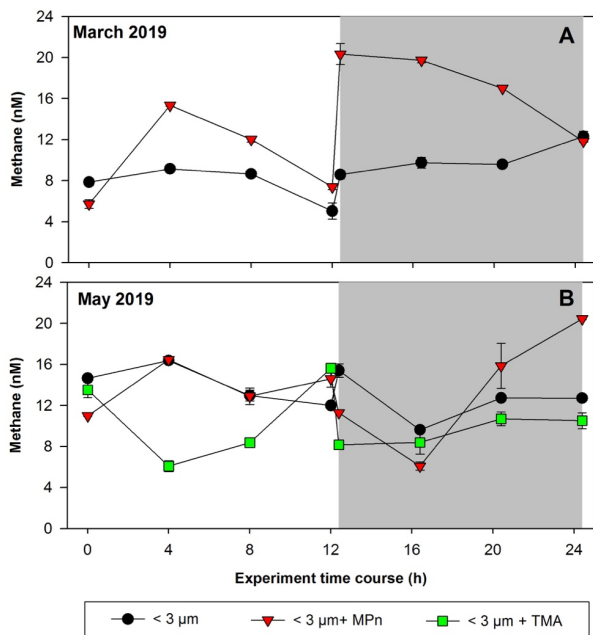

93 **Figure 5.** Time courses of dissolved methane concentration (nM) during incubations with the addition of methylated substrates*
94 (MPn: methyl phosphonic acid and TMA: trimethylamine) performed with bacterioplankton (<3 μm) and bacterioplankton
95 concentrate (CC). **A.** March 2019 and **B.** May 2019. Photoperiod is represented in white (light) and gray (dark). Error bars represent
96 standard deviation of triplicate samples, when error bars are not visible, they are within the area of the symbol.
97

98 Conversely, the TMA treatment **does** not result in any CH₄ accumulation, **being** lower compared to the control and MPn
99 treatments (Fig. 5B); while, TMA can be metabolized by marine bacteria (Lidbury et al., 2015; Bižić-Ionescu et al., 2018), the
100 lower CH₄ production in this treatment suggests a different outcome. In contrast, heterotrophic picoplankton might metabolize
101 MPn and produce CH₄, showing *in situ* methanogenesis via the carbon-phosphorus (C-P) lyase pathway (Karl et al., 2008),

3.4 Long-term CH₄ cycling from concentrated picoplankton amended with organic substrates.

102
103 For a more comprehensive understanding, our study involves long-term microcosm experiments conducted during two distinct
104 phases of productivity. One of these phases occurs during intermediate productivity (Phase II or late summer to autumn),
105 characterized by a notable prevalence of autotrophic small diatoms, pico-eukaryotes, and cyanobacteria (*Synechococcus*), in

- Deleted: 431 [709]
- Deleted: 4 [710]
- Formatted [712]
- Formatted [711]
- Deleted: .....Section Break (Next Page)..... [713]
- Deleted: did [714]
- Deleted: . In fact, CH₄ accumulation in this treatment was [715]
- Formatted [716]
- Deleted: 4B), contrary to expectations in a nitrogen-limi [717]
- Deleted:), [718]
- Formatted [719]
- Formatted [720]
- Deleted: (Karl et al., 2008). Although this pathway has [721]
- Formatted [722]
- Deleted: .....Section Break (Continuous)..... [723]
- Formatted [724]
- Deleted: Aiming for [725]
- Formatted [726]
- Deleted: insights [727]
- Deleted: encompassed [728]
- Deleted: strategically performed [729]
- Deleted: ¶ [730]
- Deleted: (of three) [731]
- Formatted [732]
- Formatted [733]
- Formatted [734]
- Formatted [735]
- Formatted [736]
- Deleted: relative [737]
- Formatted [738]
- Deleted: ¶ [739]
- Formatted [740]
- Formatted [741]